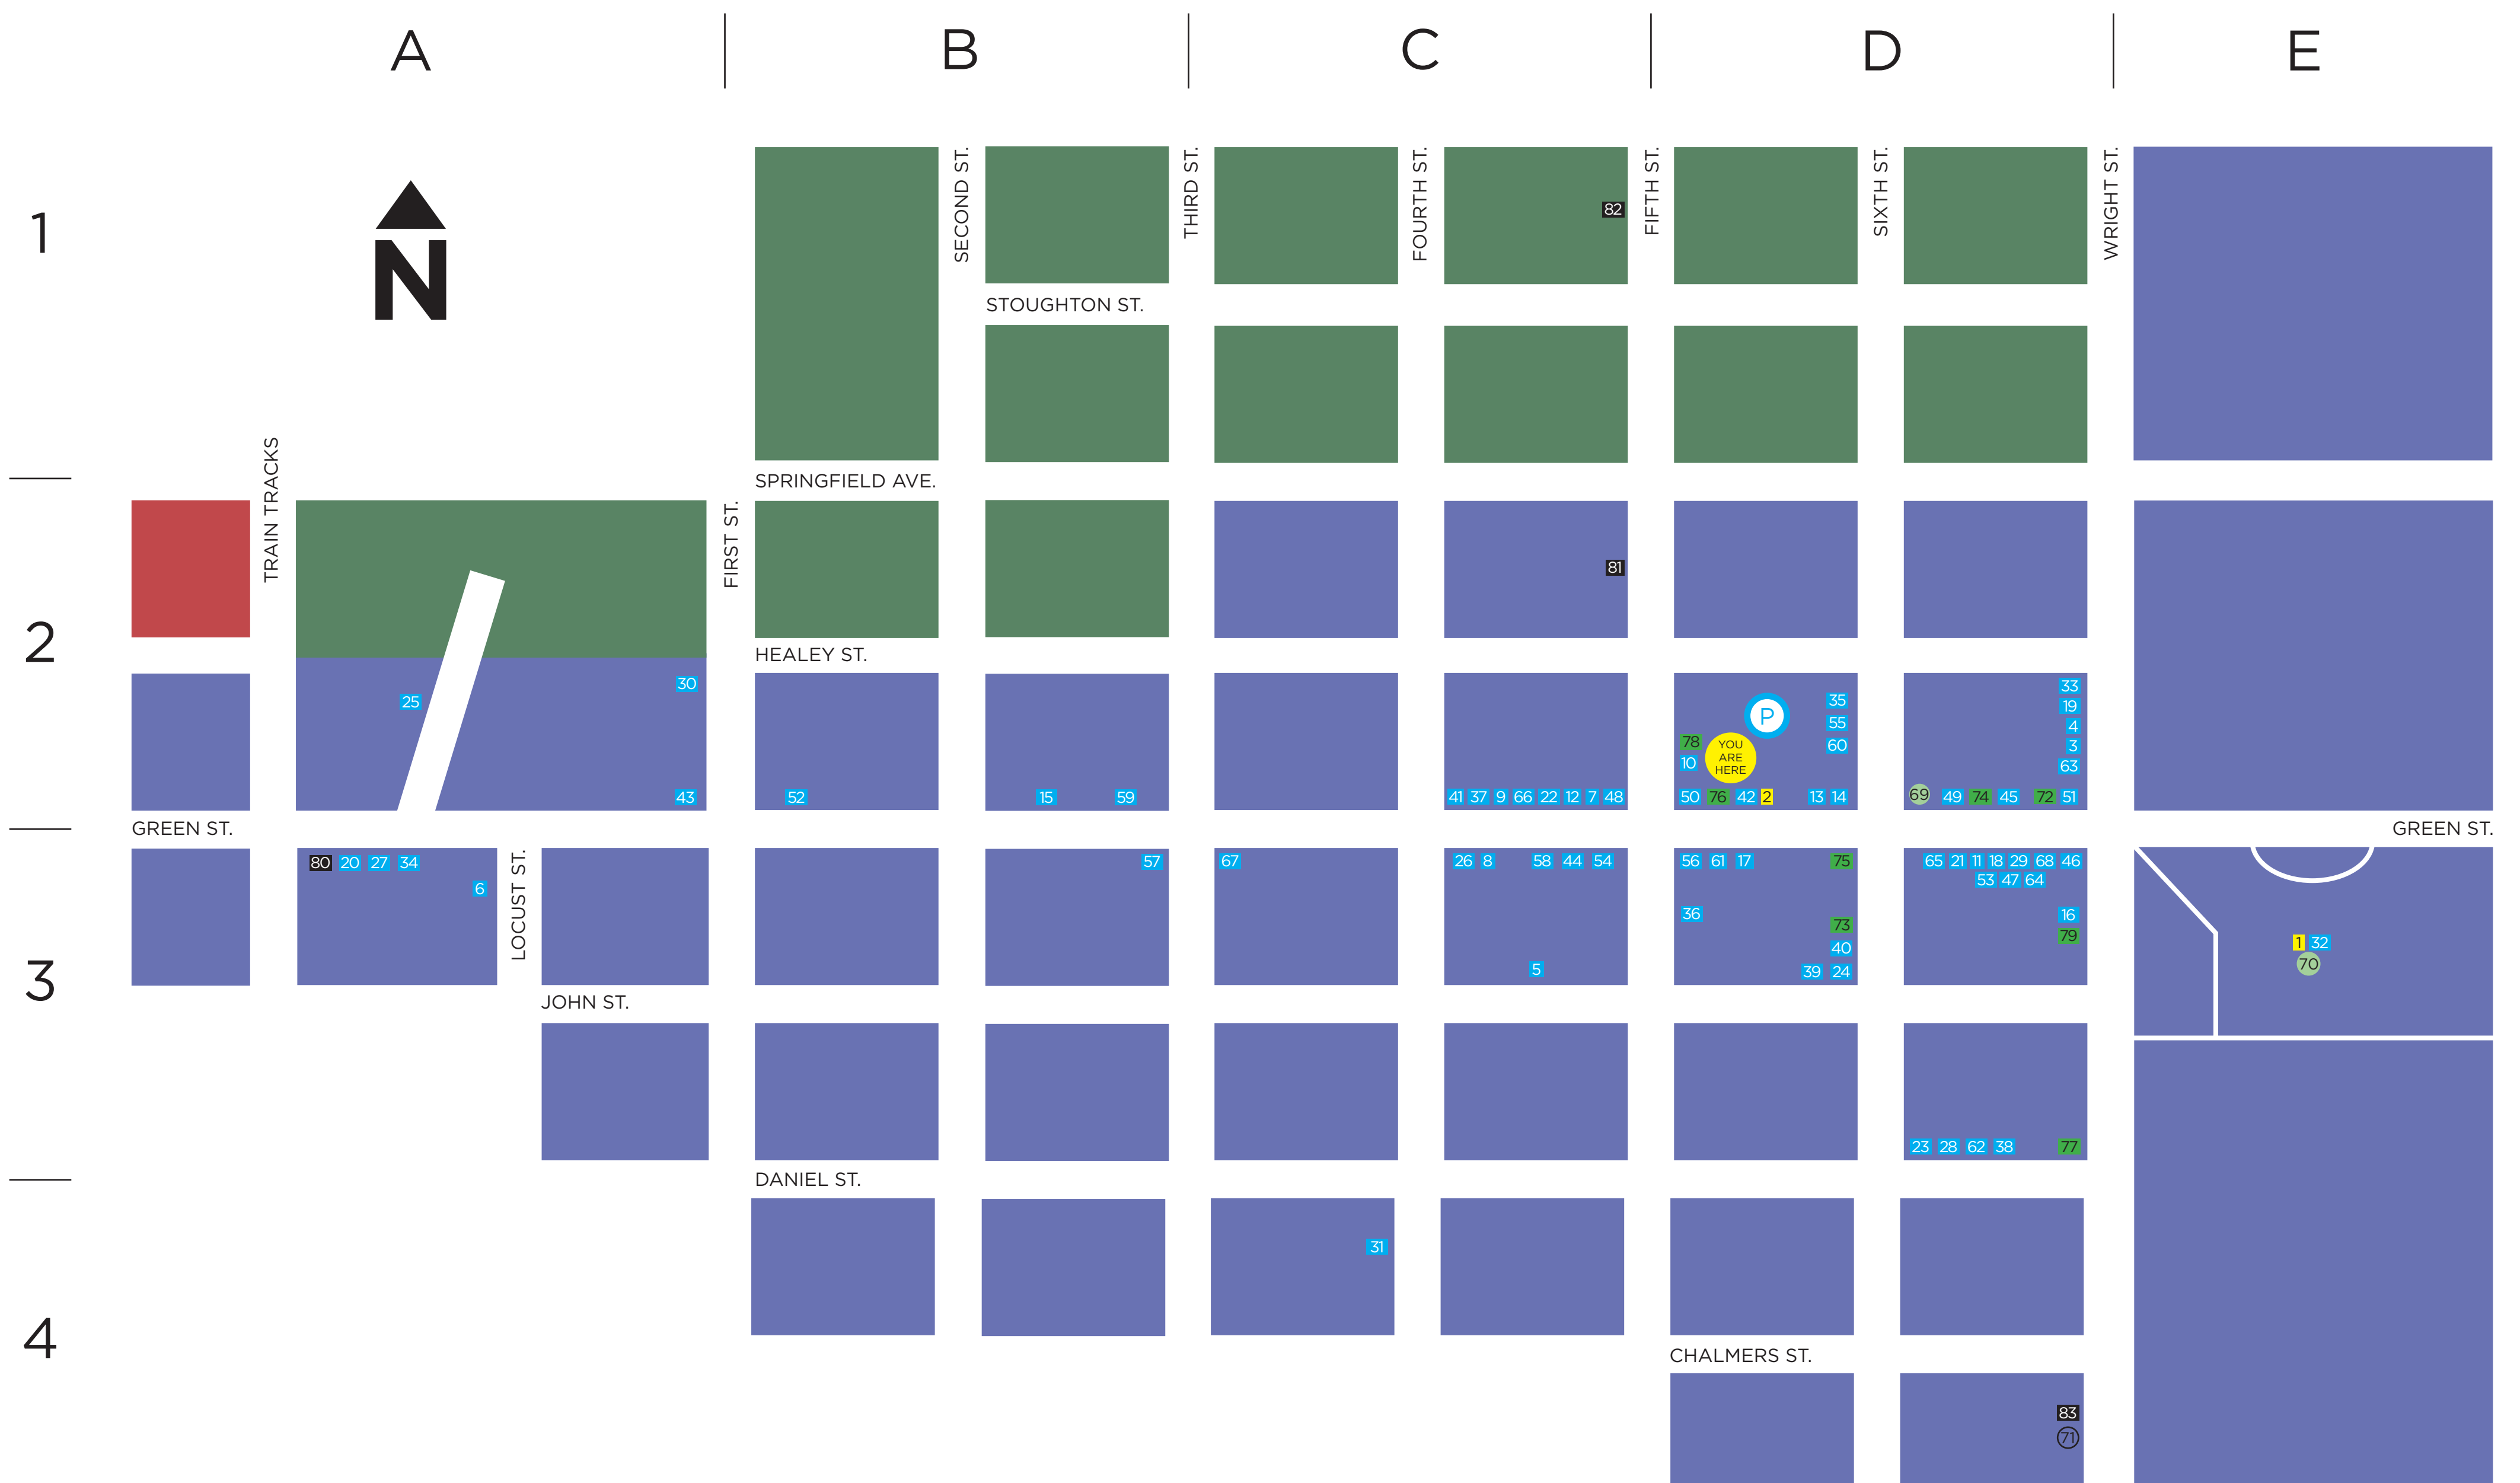

45. McDonald's
  Panera Bread
  Spoon House
  Korean Kitchen
  Subway (D2)
46. Mia Za's (D3)
47. Mid Summer Lounge (D3)
48. Mr. Chou and Charles (C2)
49. Murphy's Pub (D2)
50. NangJing Bistro (D2)
51. Panda Express (D2)
52. Papa John's (B2)
53. Pho Cafe Thai Kitchen (D3)
54. Pizza Hut (C3)
55. Poke Lab from Hawaii (D2)
56. Potbelly's (D3)
57. Red Lion (B3)
58. Sakanaya (C3)
59. Shiquan
  Naya (B2)
60. Spicy Tang (D2)
61. Starbucks (D3)
62. Subway (D3)
63. Sushi Ichiban (D2)
64. Sushi Rock (D3)
65. Teamoji (D3)
66. Tortica's Grill (C2)
67. Wingin' Out (C3)
68. Zorba's (D3)

FINANCIAL INSTITUTIONS

69. Busey (D2)
70. University of Illinois Community
  Credit Union (E3)

MEDIA

71. Illini Media (D4)

SHOPPING

72. Apricot Lane
  Ragstock (D2)
73. The Illini Shop (D3)
74. Campus Mobile Solutions (D2)
75. Gameday Spirit (D3)
76. Illini Eyecare (D2)
77. Illini Union Bookstore (D3)
78. Neutral Cycle (D2)
79. TeShurt (D3)

OTHER

80. Fasprint (A3)
81. JSM Apartments (C2)
82. MHM Properties (C1)
83. The UP Center (D4)

HIGHLIGHTED BUSINESSES DENOTE CHAMPAIGN CENTER PARTNERSHIP MEMBERS AS OF 4/1/2019

THE CHAMPAIGN CENTER PARTNERSHIP IS THE LOCAL NONPROFIT BUSINESS ASSOCIATION THAT STRIVES TO FOSTER A VIBRANT, INVITING, AND ACTIVE CHAMPAIGN CORE COMMUNITY.

LEARN MORE ABOUT THE BENEFITS OF JOINING THEIR GROWING COMMUNITY OF 130+ BUSINESSES AND ORGANIZATIONS AT CHAMPAIGNCENTER.COM.

MAP KEY

- FOOD & DRINK
- SHOPPING
- ACCOMODATIONS
- WELLNESS
- PUBLIC PARKING
- MEDIA
- MUSEUMS & ENTERTAINMENT
- FINANCIAL INSTITUTIONS
- OTHER